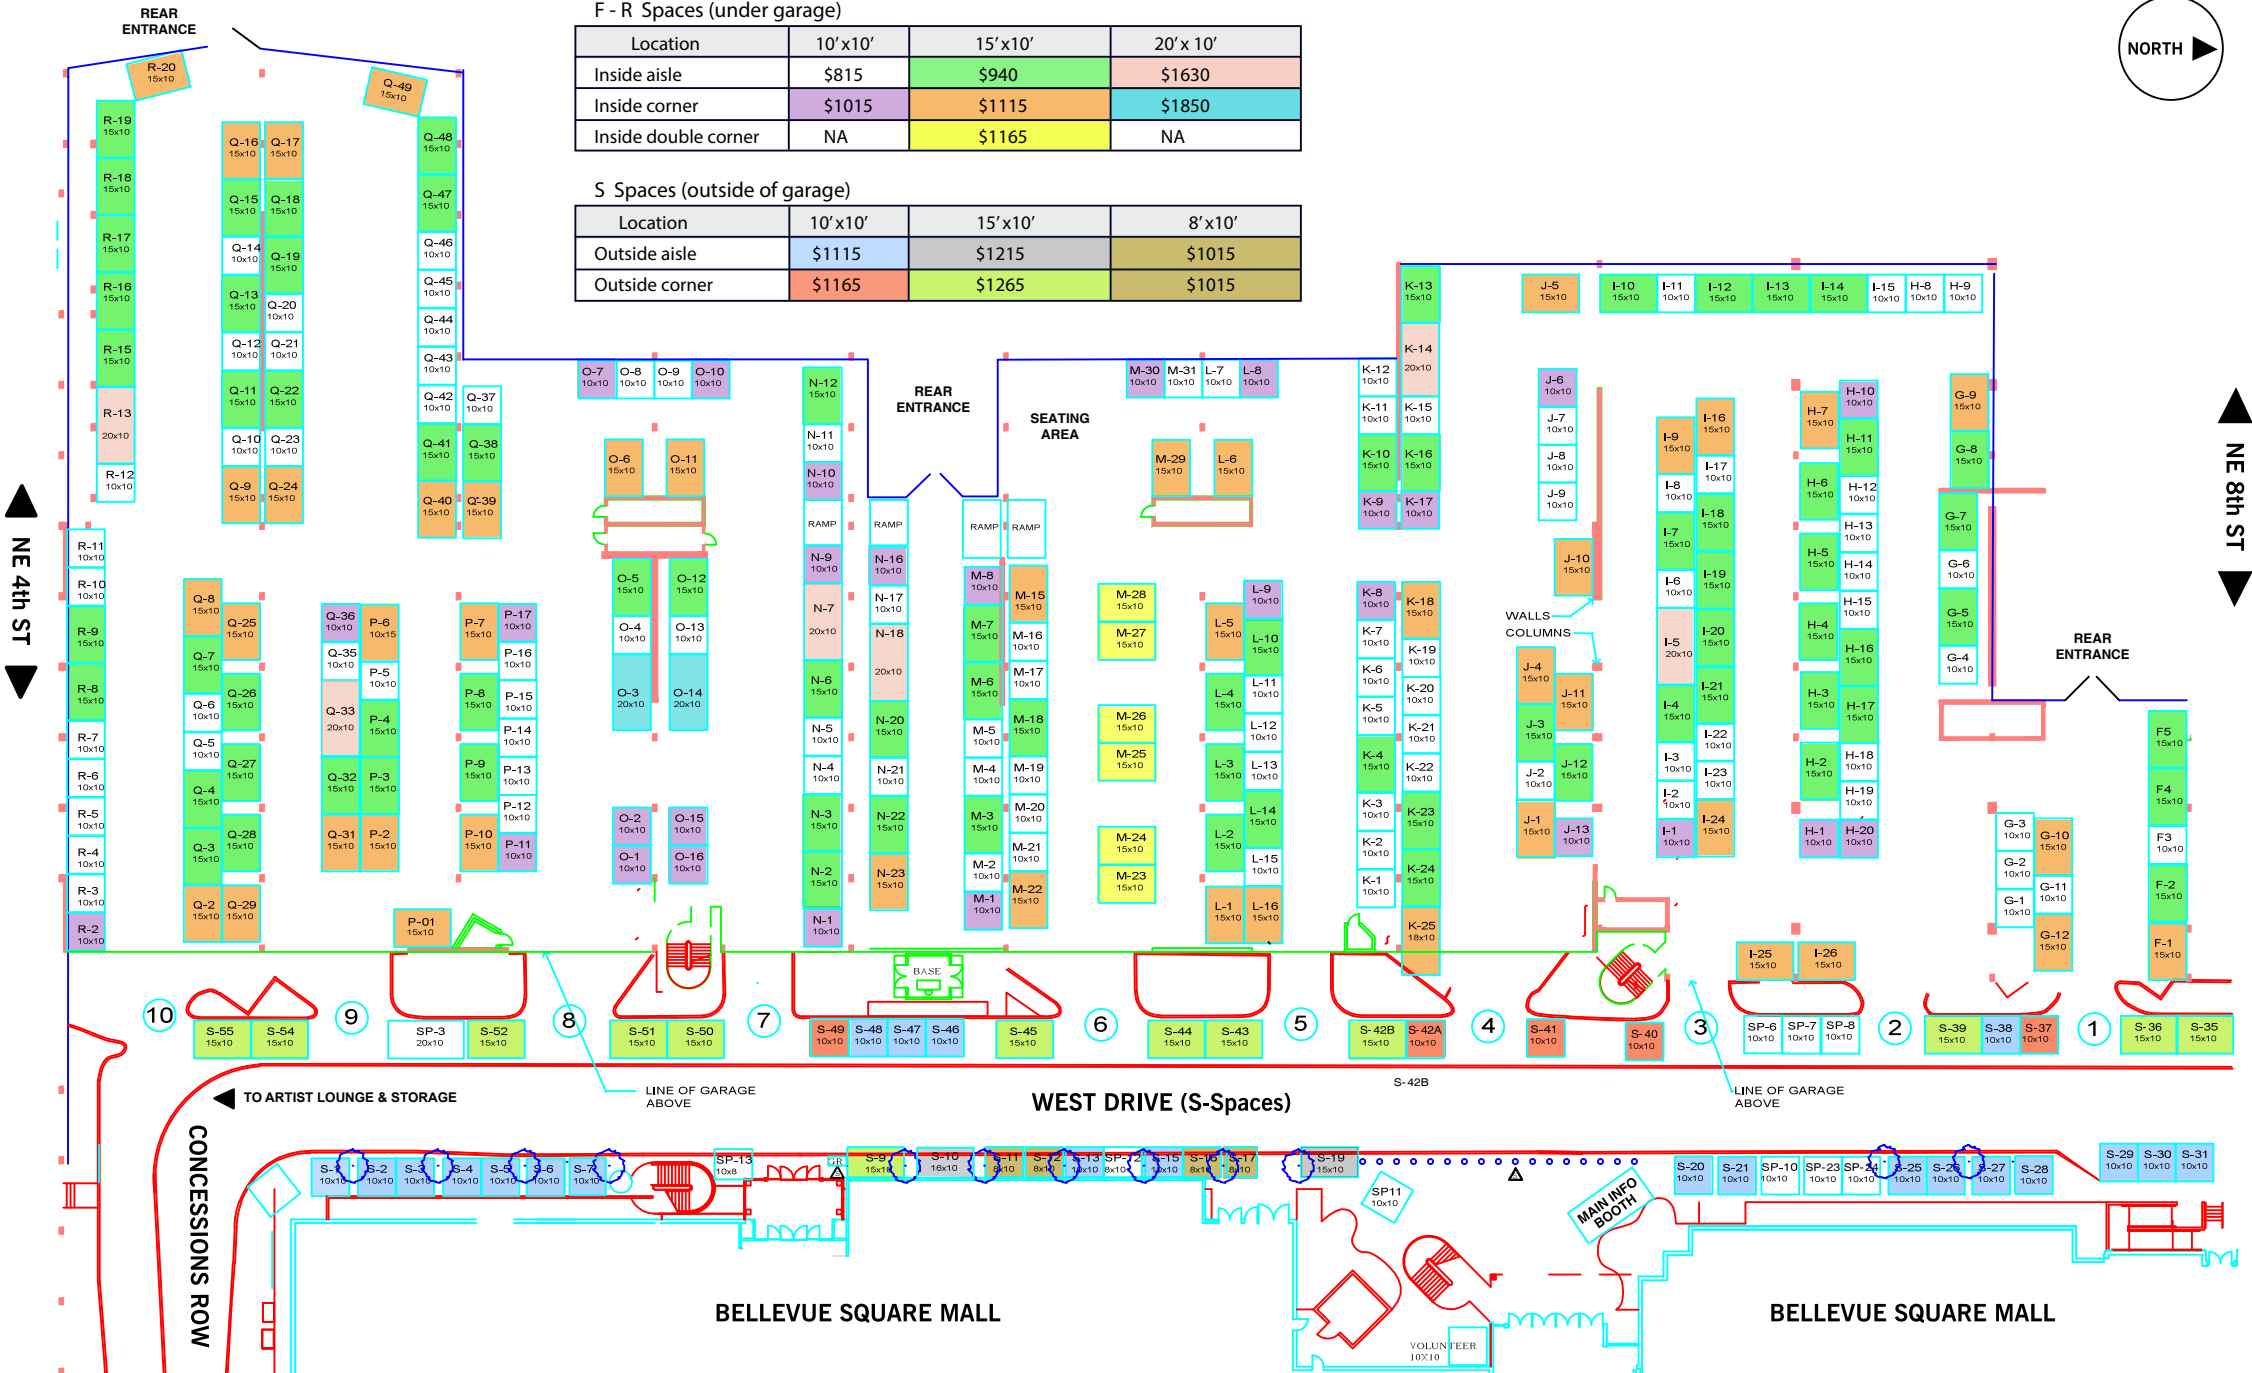

BOOTH KEY

F - R Spaces (under garage)

Location	10'x10'	15'x10'	20'x10'
Inside aisle	\$815	\$940	\$1630
Inside corner	\$1015	\$1115	\$1850
Inside double corner	NA	\$1165	NA

S Spaces (outside of garage)

Location	10'x10'	15'x10'	8'x10'
Outside aisle	\$1115	\$1215	\$1015
Outside corner	\$1165	\$1265	\$1015

NE 4th ST

NE 8th ST

WEST DRIVE (S-Spaces)

BELLEVUE SQUARE MALL

BELLEVUE SQUARE MALL

CONCESSIONS ROW

TO ARTIST LOUNGE & STORAGE

LINE OF GARAGE ABOVE

LINE OF GARAGE ABOVE

S-42B

VOLUNTEER 10x10

MAIN INFO BOOTH